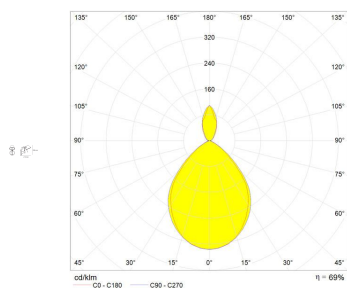

## LUMINAIRE

- Watt: **9W**
- Voltage: **220V-240V**
- Delivered lumens output: **461lm**
- CCT: **2700K**
- Efficiency: **63%**
- Efficacy: **51.17lm/W**
- CRI: **90**

## DIMENSIONS

- Height: **cm 20**
- Depth: **cm 20**
- Glow Wire Test: **750°**

## SOURCES INCLUDED

- Category: **Led**
- Number: **1**
- Watt: **9W**
- Color temperature (K): **2700K**
- CRI: **90**