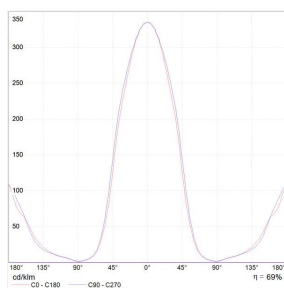

## LUMINAIRE

- Watt: **9W**
- Voltage: **220V-240V**
- Delivered lumens output: **461lm**
- CCT: **2700K**
- Efficiency: **63%**
- Efficacy: **51.17lm/W**
- CRI: **90**

## SOURCES INCLUDED

- Category: **Led**
- Number: **1**
- Watt: **9W**
- Color temperature (K): **2700K**
- CRI: **90**